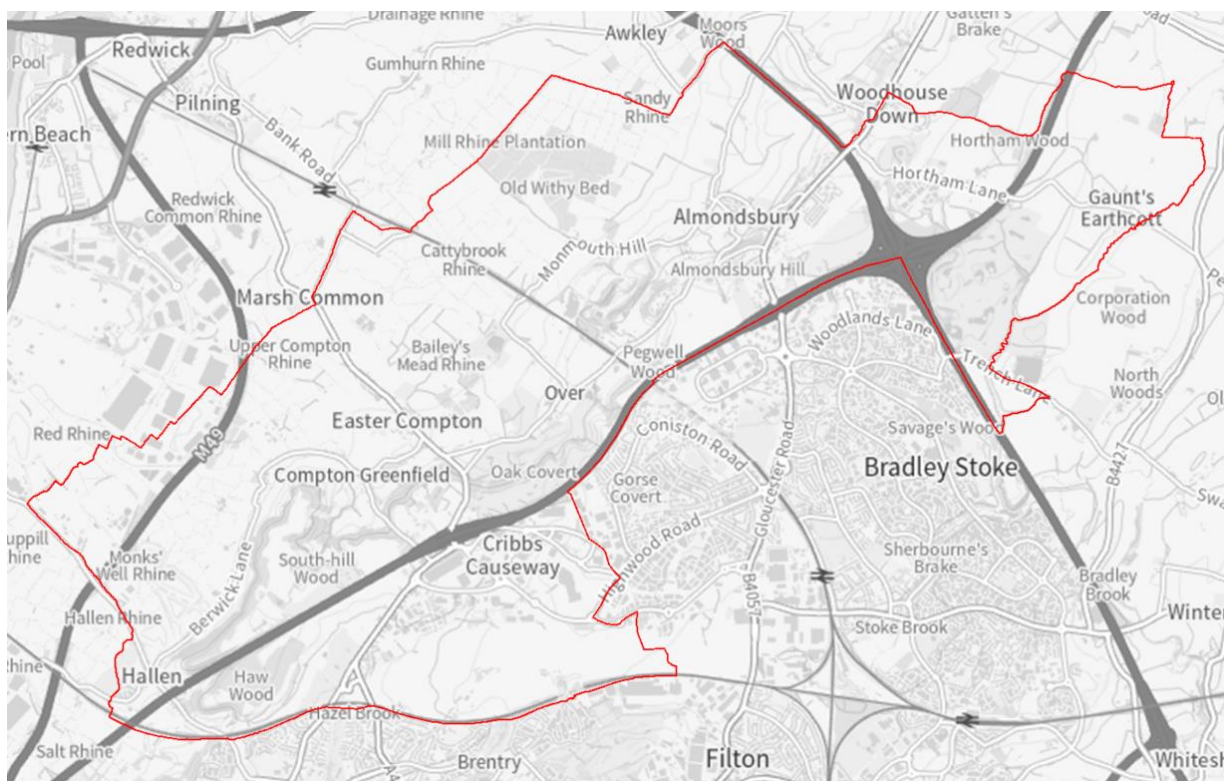

Neighbourhood Planning Notice

The Neighbourhood Planning (General) Regulations 2012 (as amended)

South Gloucestershire Council has APPROVED, under Article 5A of the above Regulations, the following neighbourhood area:

Neighbourhood Plan Area Name:
Almondsbury Neighbourhood Plan Area

Relevant body is:
Almondsbury Parish Council

The approved Neighbourhood Plan Area is identified on the map below.

© Crown copyright and database rights 2024 Ordnance Survey 100023410.