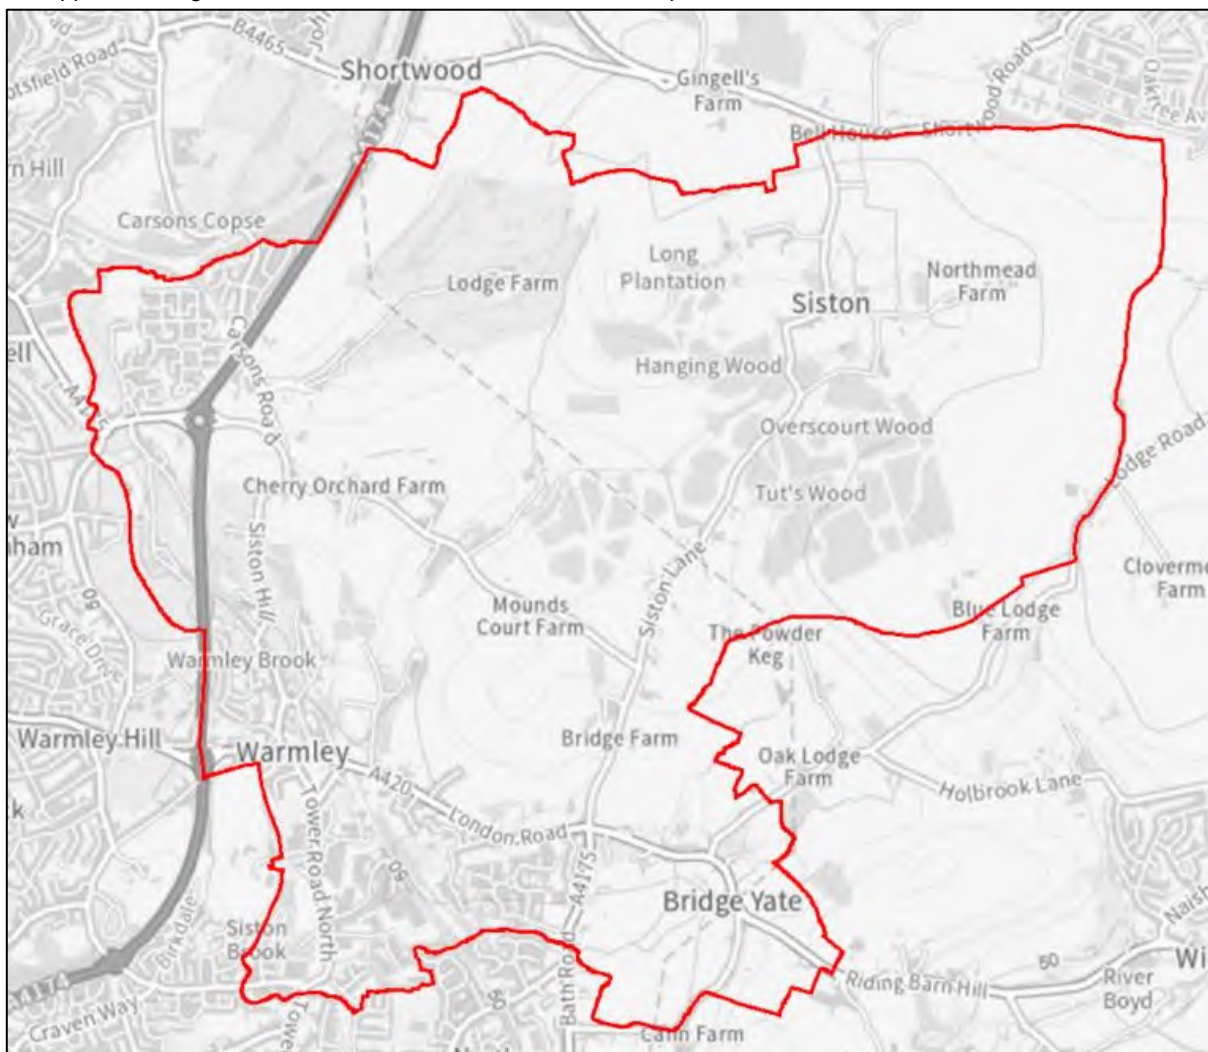

# Neighbourhood Planning Notice

## The Neighbourhood Planning (General) Regulations 2012 (as amended)

South Gloucestershire Council has APPROVED, under Article 5A of the above Regulations, the following neighbourhood area:

**Neighbourhood Plan Area Name:**  
Siston Neighbourhood Plan Area

**Relevant body is:**  
Siston Parish Council

The approved Neighbourhood Plan Area is identified on the map below.

© Crown copyright and database rights 2023 Ordnance Survey 100023410.  
You are not permitted to copy, sub-licence, distribute or sell any of this data to third parties in any form.