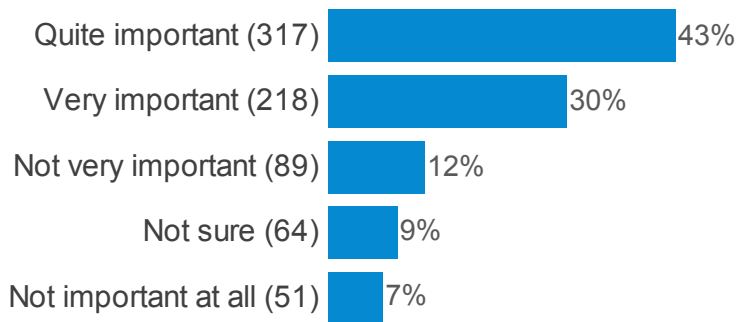

If you use the library, how often do you visit?

Hanham Future High Street Survey

If you use the community centre, how often do you visit?

How important is it to improve the following features of Hanham High Street? (More trees, plants or green space)