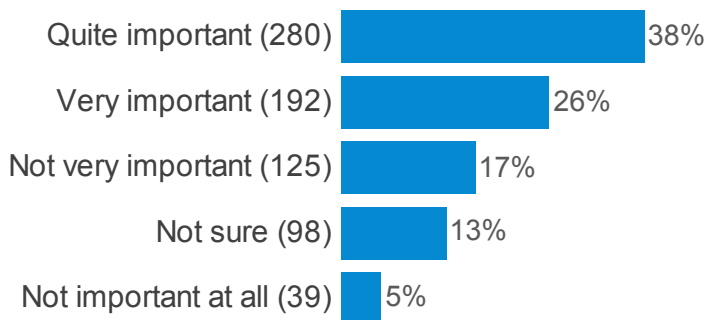

How important is it to improve the following features of Hanham High Street? (Better paving)