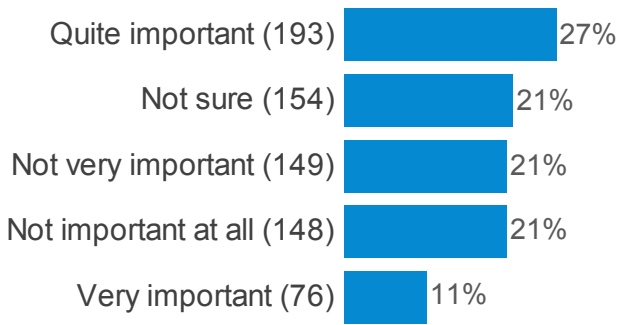

Hanham Future High Street Survey

How important is it to improve the following features of Hanham High Street? (More cycle parking)