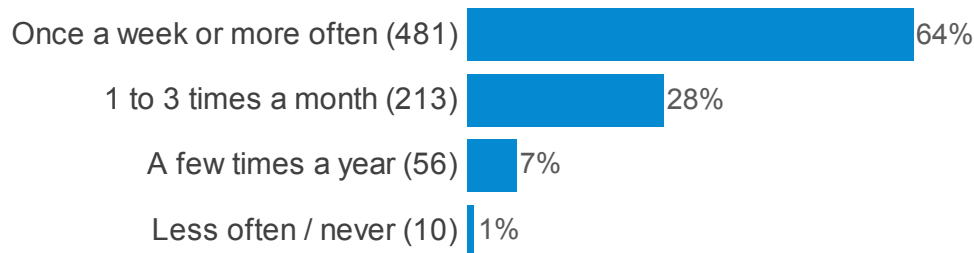

How often do you visit Hanham High Street?