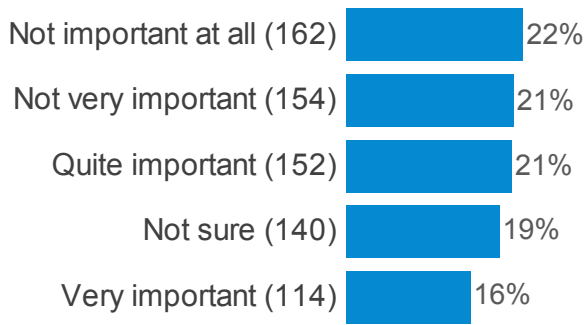

Hanham Future High Street Survey

How important is it to improve the following features of Hanham High Street? (Children's play equipment)