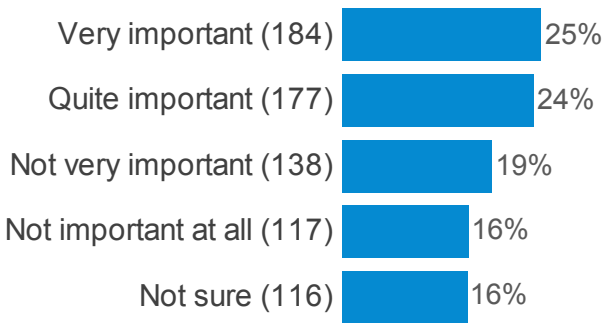

How important is it to improve the following features of Hanham High Street? (Reduce traffic along high street)