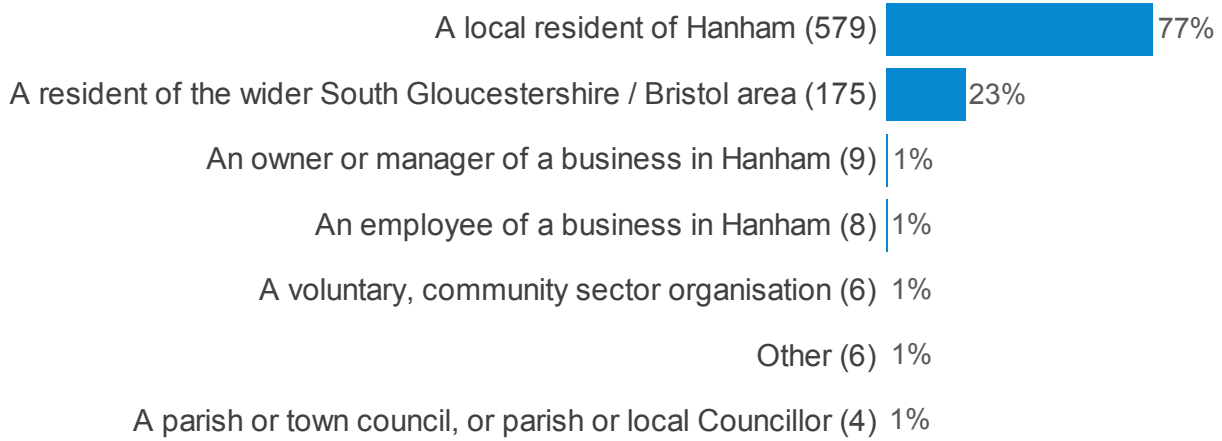

Hanham Future High Street Survey

Hanham Future High Street Survey

This report was generated on 16/10/20. Overall 758 respondents completed this questionnaire. The report has been filtered to show the responses for 'All Respondents'.

The following charts are restricted to the top 12 codes. Lists are restricted to the first 0 rows.

Are you responding as? (please tick all that apply)