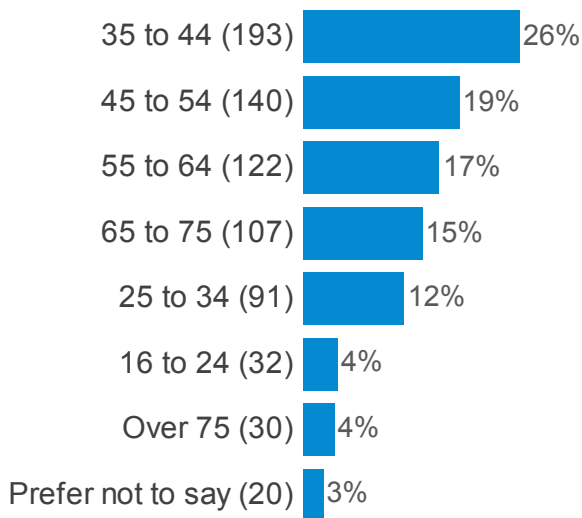

Hanham Future High Street Survey

Would you support the aspiration of delivering more specialised housing for older people in the area?

Are you?

How old are you?

Do you have any children aged under 19 living in your household?

Hanham Future High Street Survey

Do you consider yourself to be disabled? (please tick all that apply)

Please tell us your ethnic origin

Ward (Wards 2019)

Bitton & Oldland Common Ward (-)

Boyd Valley Ward (-)