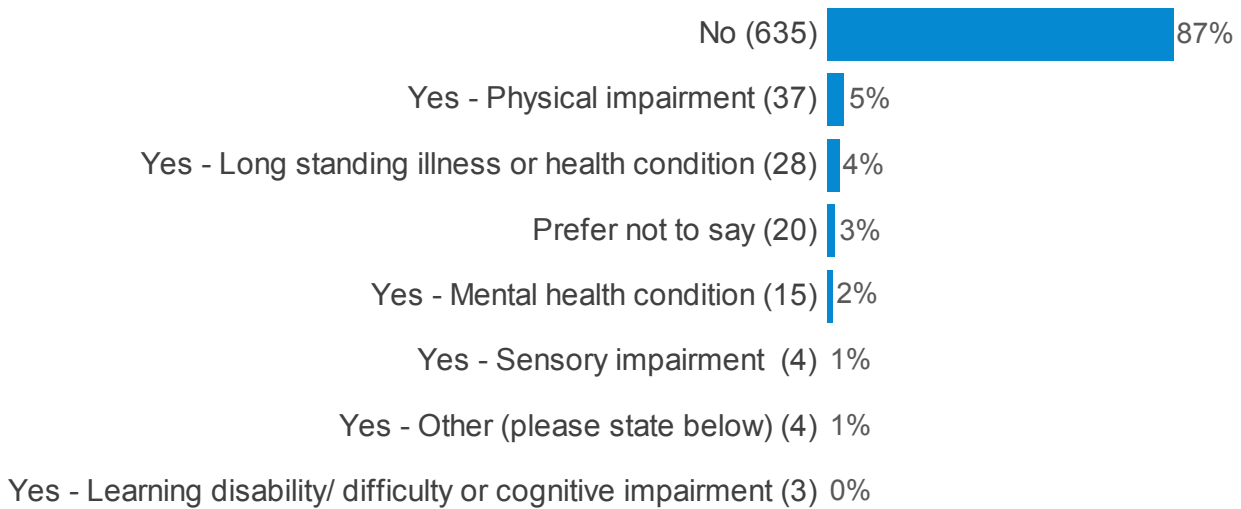

Hanham Future High Street Survey

Do you consider yourself to be disabled? (please tick all that apply)