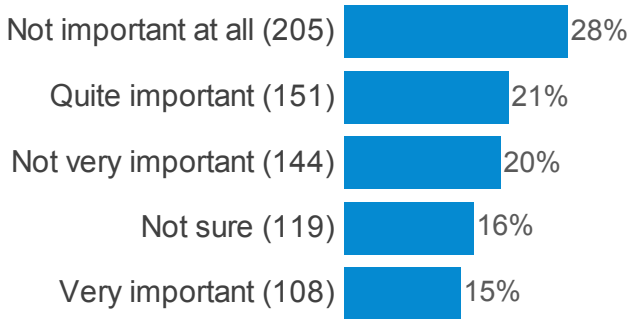

How important is it to improve the following features of Hanham High Street? (Designated cycle lanes around the High Street)