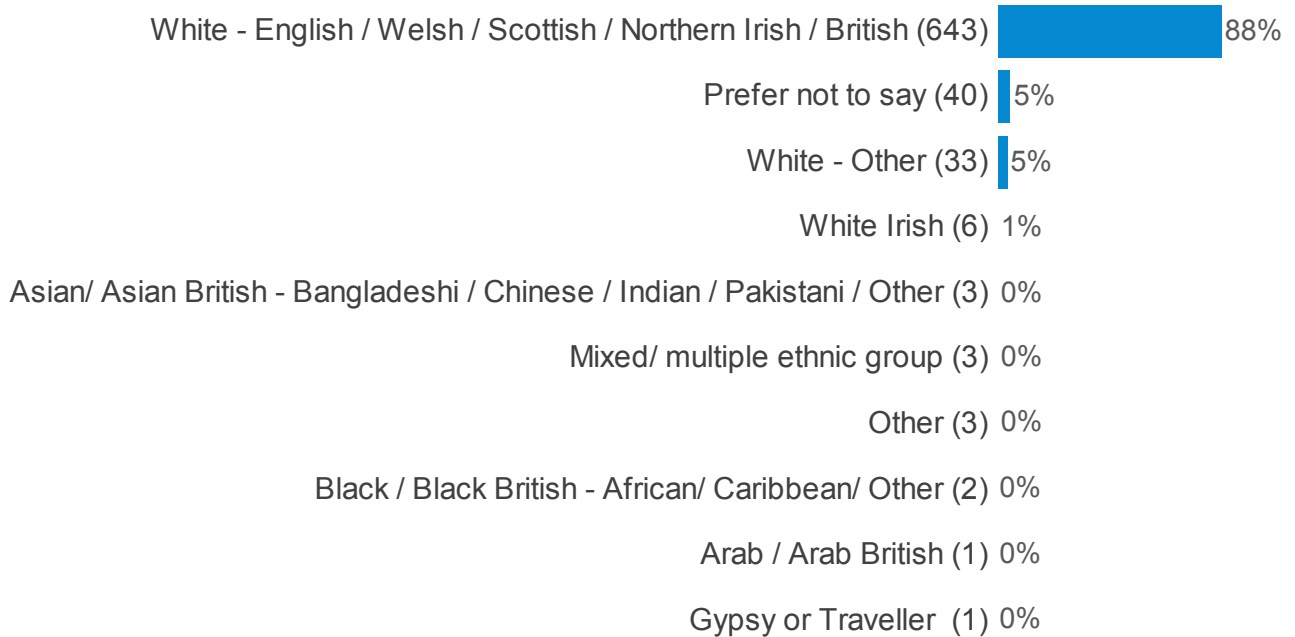

Hanham Future High Street Survey

Would you support the aspiration of delivering more specialised housing for older people in the area?

Are you?

How old are you?

Do you have any children aged under 19 living in your household?

Hanham Future High Street Survey

Do you consider yourself to be disabled? (please tick all that apply)

Please tell us your ethnic origin

Ward (Wards 2019)

Bitton & Oldland Common Ward (-)

Boyd Valley Ward (-)