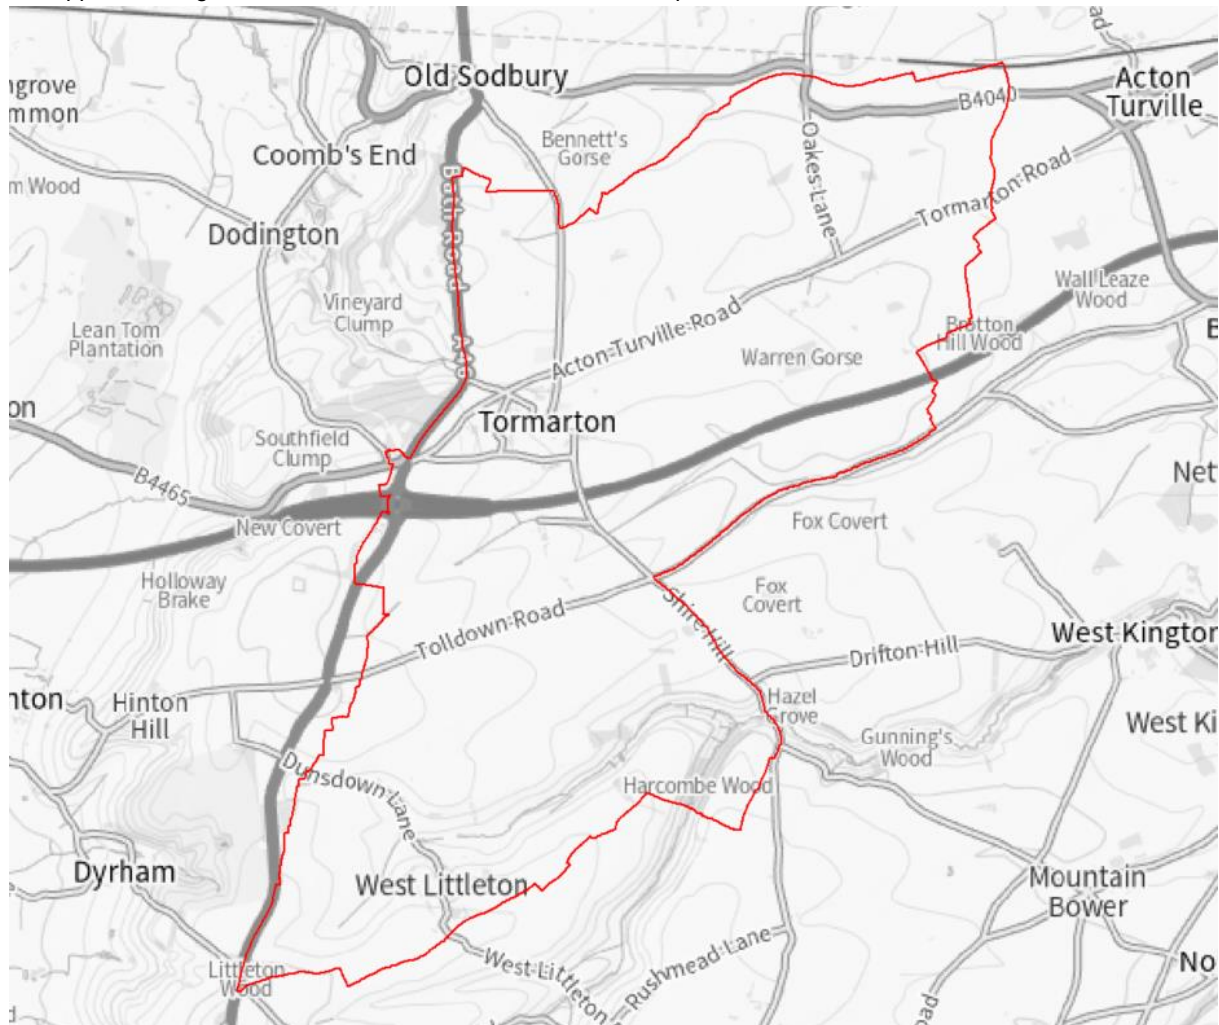

Neighbourhood Planning Notice

The Neighbourhood Planning (General) Regulations 2012 (as amended)

South Gloucestershire Council has APPROVED, under Article 5A of the above Regulations, the following neighbourhood area:

Neighbourhood Plan Area Name:

Tormarton and West Littleton Neighbourhood Plan Area

Relevant body is:

Tormarton Parish Council

The approved Neighbourhood Plan Area is identified on the map below.

© Crown copyright and database rights 2024 Ordnance Survey 100023410.