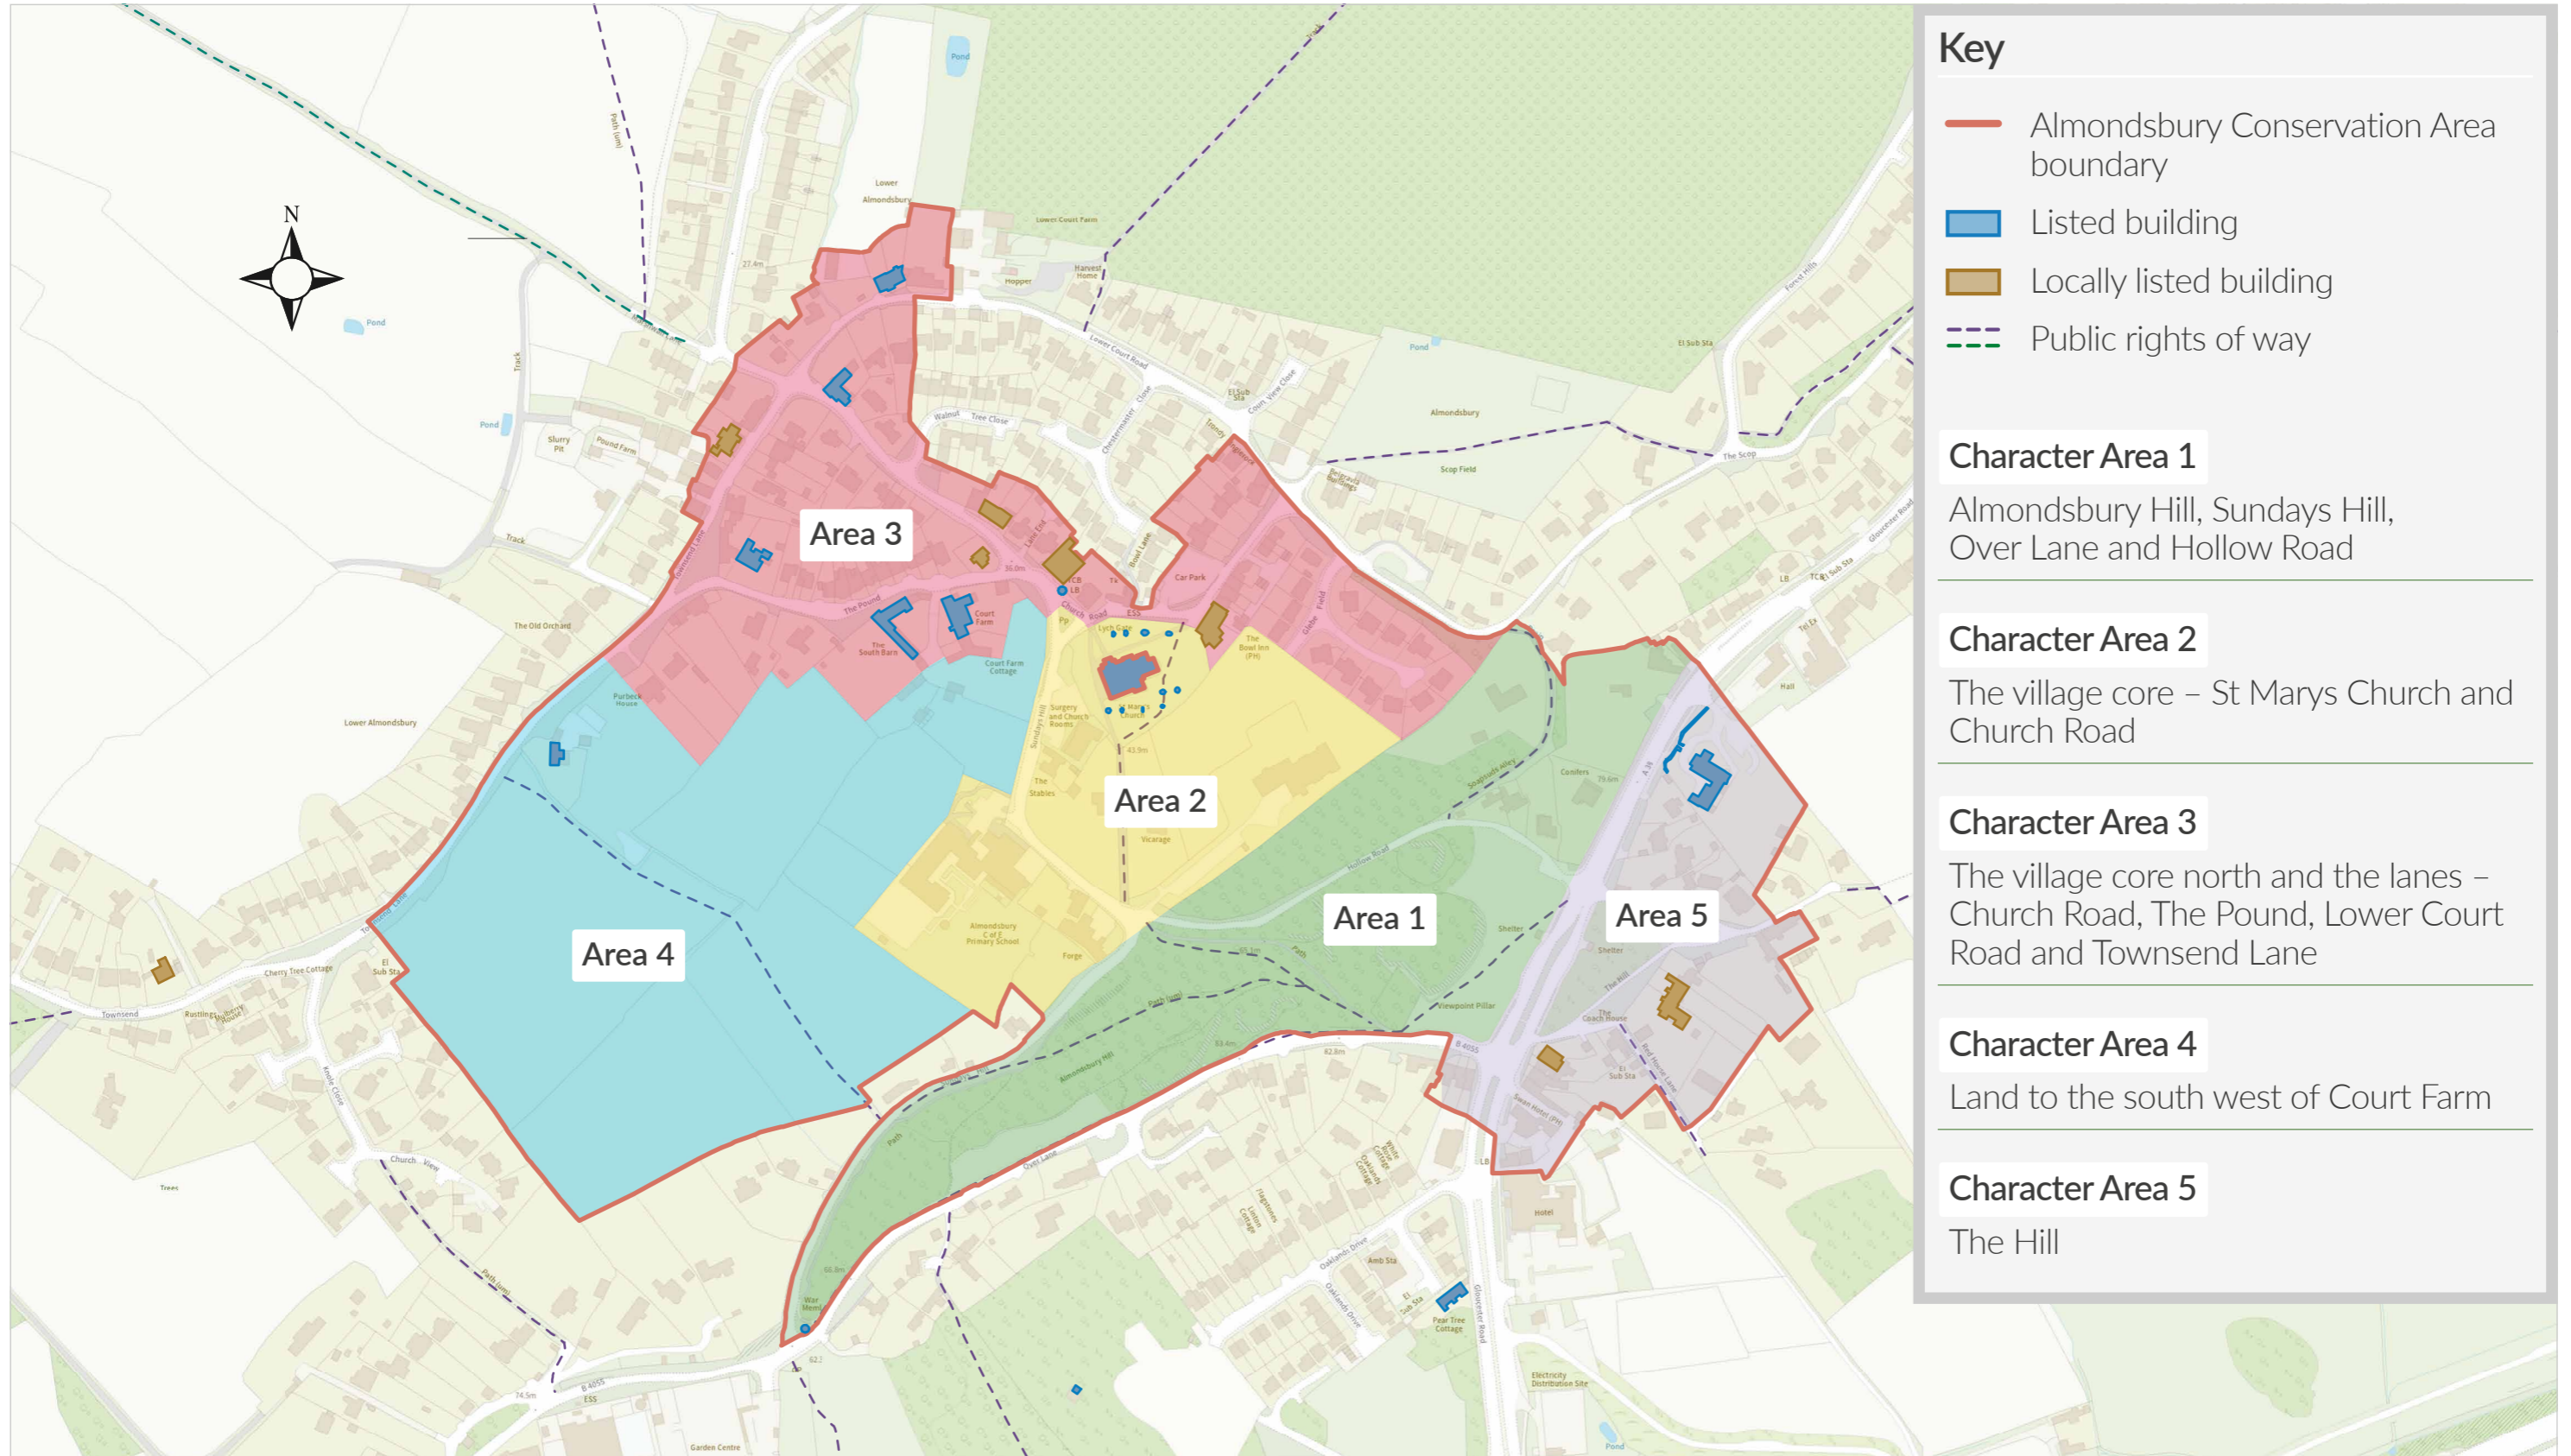

MAP 1 ALMONDSBURY CONSERVATION AREA

Boundary and Character Areas

MAP 2 ALMONDSBURY CONSERVATION AREA: PRESERVATION & ENHANCEMENT STRATEGY

Encourage appropriate management, protection and enhancement of the following characteristics and features of the Conservation Area and their settings.