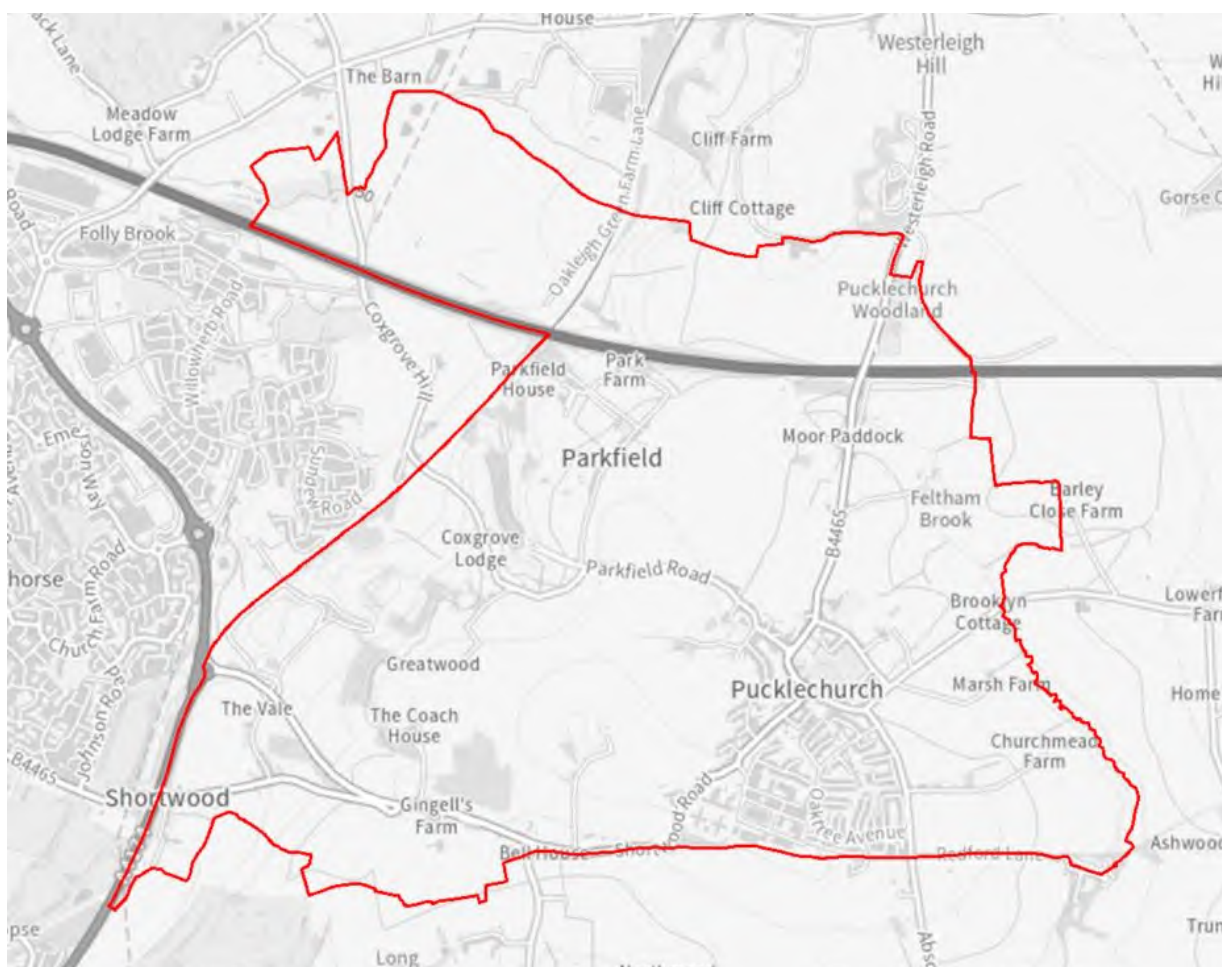

# Neighbourhood Planning Notice

## The Neighbourhood Planning (General) Regulations 2012 (as amended)

South Gloucestershire Council has APPROVED, under Article 5A of the above Regulations, the following neighbourhood area:

**Neighbourhood Plan Area Name:**  
Pucklechurch Neighbourhood Plan Area

**Relevant body is:**  
Pucklechurch Parish Council

The approved Neighbourhood Plan Area is identified on the map below.

© Crown copyright and database rights 2023 Ordnance Survey 100023410.

You are not permitted to copy, sub-licence, distribute or sell any of this data to third parties in any form.