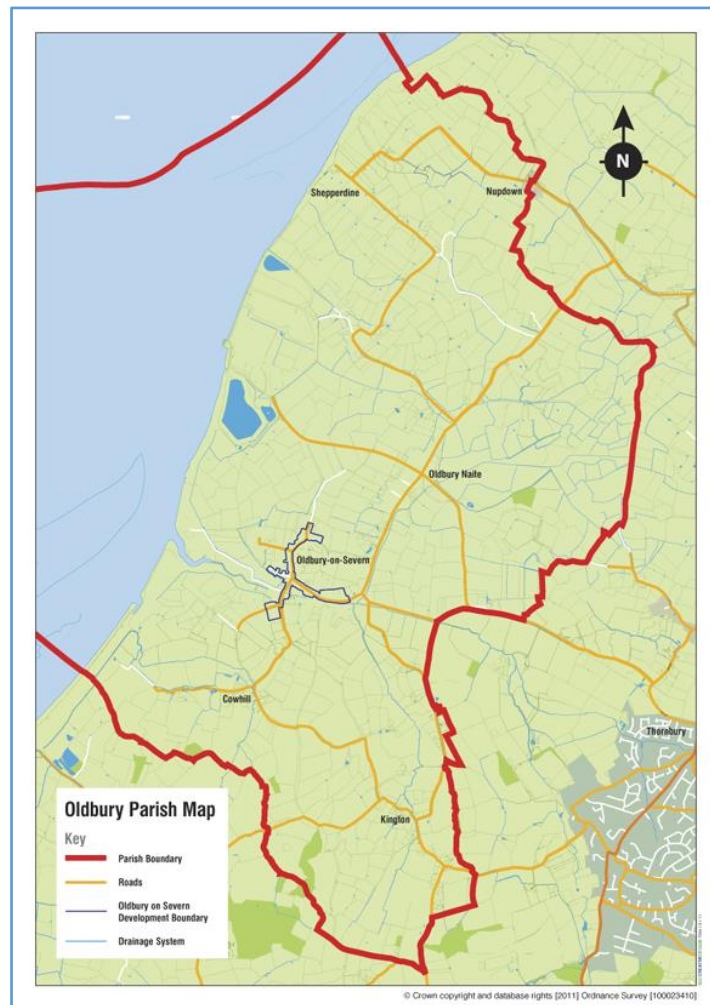

Neighbourhood Planning Notice

The Neighbourhood Planning (General) Regulations 2012 (as amended)

South Gloucestershire Council has APPROVED, under Article 5A of the above Regulations, the following neighbourhood area:

Neighbourhood Area Name:

Oldbury on Severn Neighbourhood Area

Relevant body is:

Oldbury on Severn Parish Council

The approved Neighbourhood Area is identified on the map below.

Brian Glasson
Head of Strategic Planning and Housing
South Gloucestershire Council
27th October 2016