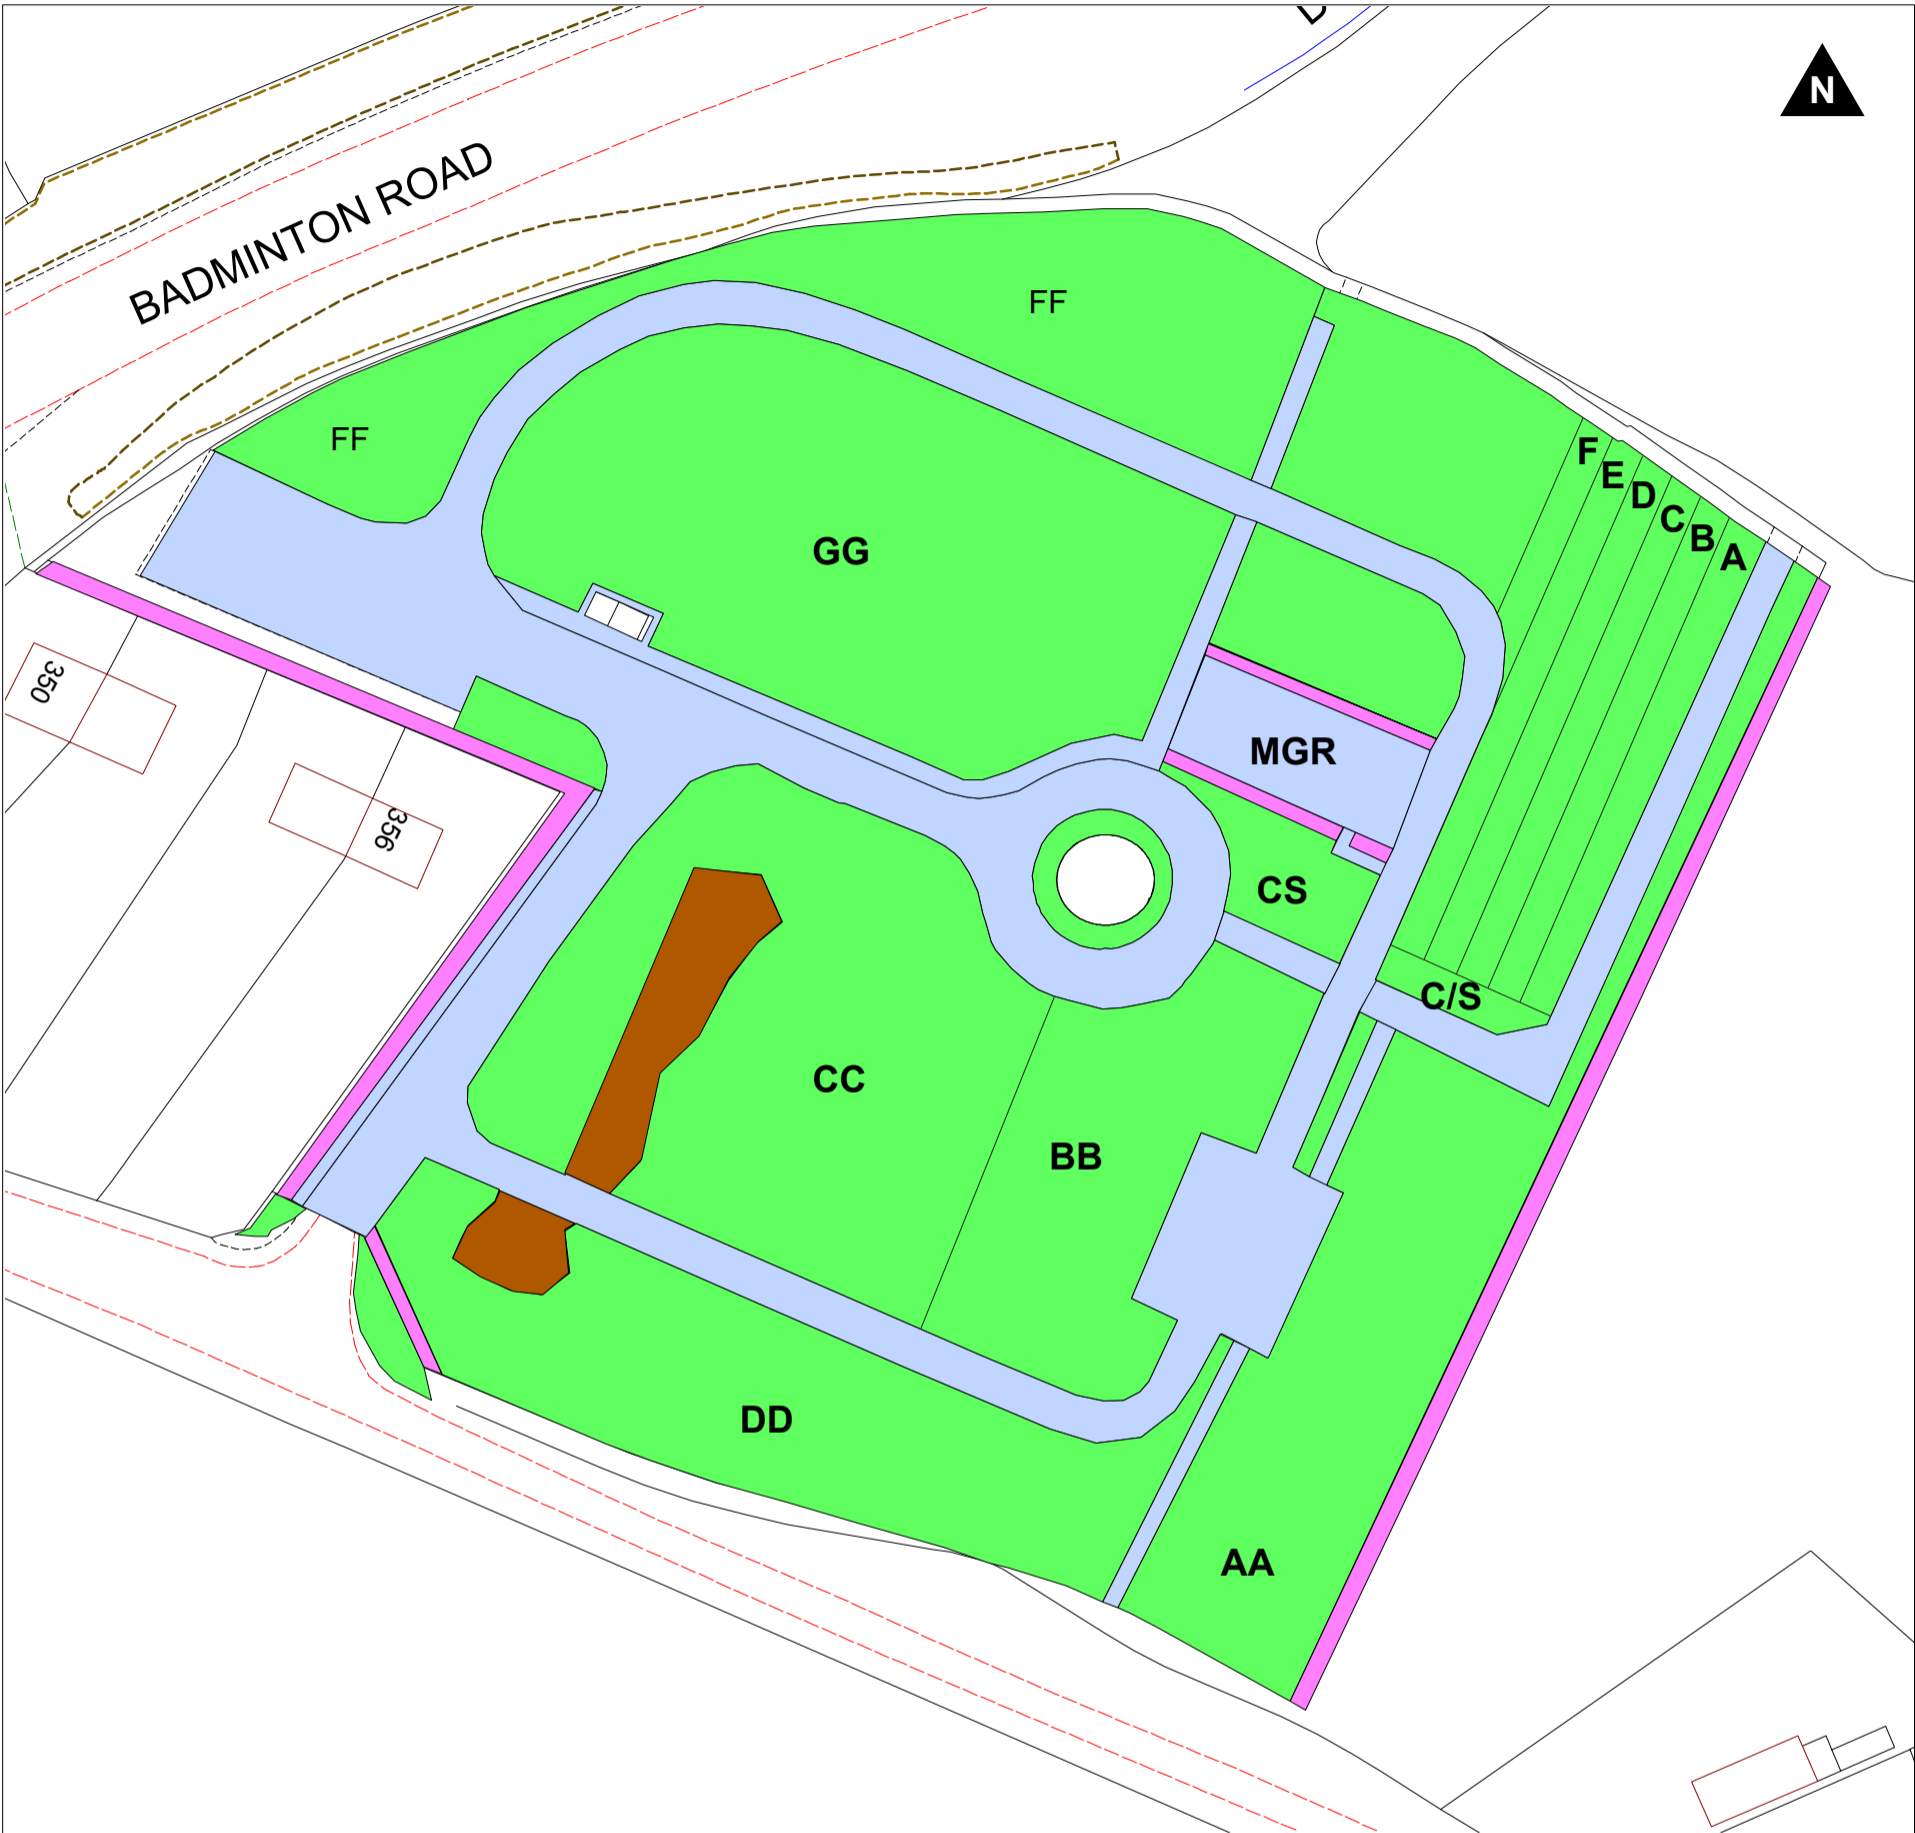

Mayshill Cemetery

Not to a particular scale

Key

Traditional Section - Headstone & kerbs permitted - GG , FF

Lawn Sections - Headstone only permitted - A, B, C, D, E, F, AA, BB, CC, DD

Childrens Section - CS, C/S

Cremation Section - MGR